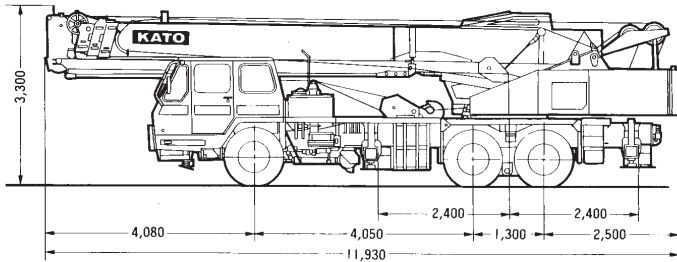

(Unit: mm)

Mitsubishi KV208MLAE

(Unit: mm)

CRANE HIRE LTD.

Hire Desk Tel: +353 1 6268426

Fax: +353 1 6268061

25 TON TRUCK CRANE KATO NK 250EV

Rated lifting capacity

Standard hook

for 25 ton

Hook weight

280 kg

Parts of line

8

4

Critical boom