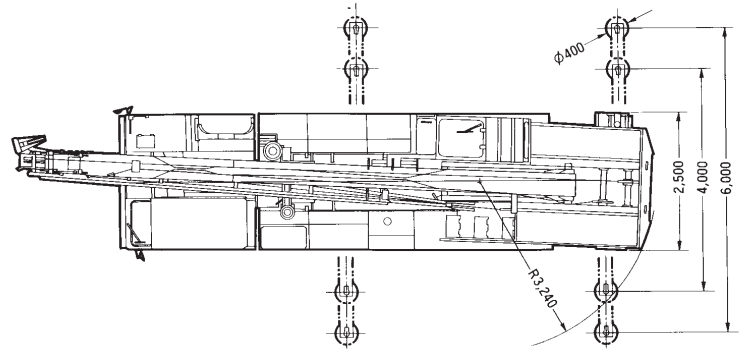

25 TON TRUCK CRANE

Kato NK-250E-v

Mitsubishi KV208MLAE

(Unit: mm)